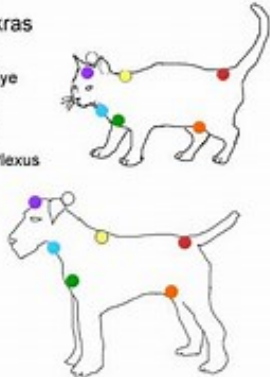

Reiki for Animals! Contact: ginny.jenkins@hotmail.com

A calming, healing session usually lasts 20 – 30 minutes. Offered in Chester County, PA.
Reduces stress, supports overall health and wellbeing. Helps heal emotional traumas.

The Chakras

- Crown
- Third Eye
- Throat
- Heart
- Solar Plexus
- Belly
- Root

Animal Reiki

- 1) Forehead Chakra (3rd Eye)
- 2) Crown Chakra
- 3) Throat Chakra
- 4) Heart Chakra
- 5) Solar Plexus Chakra
- 6) Sacral Chakra (see Chakra)
- 7) Root Chakra